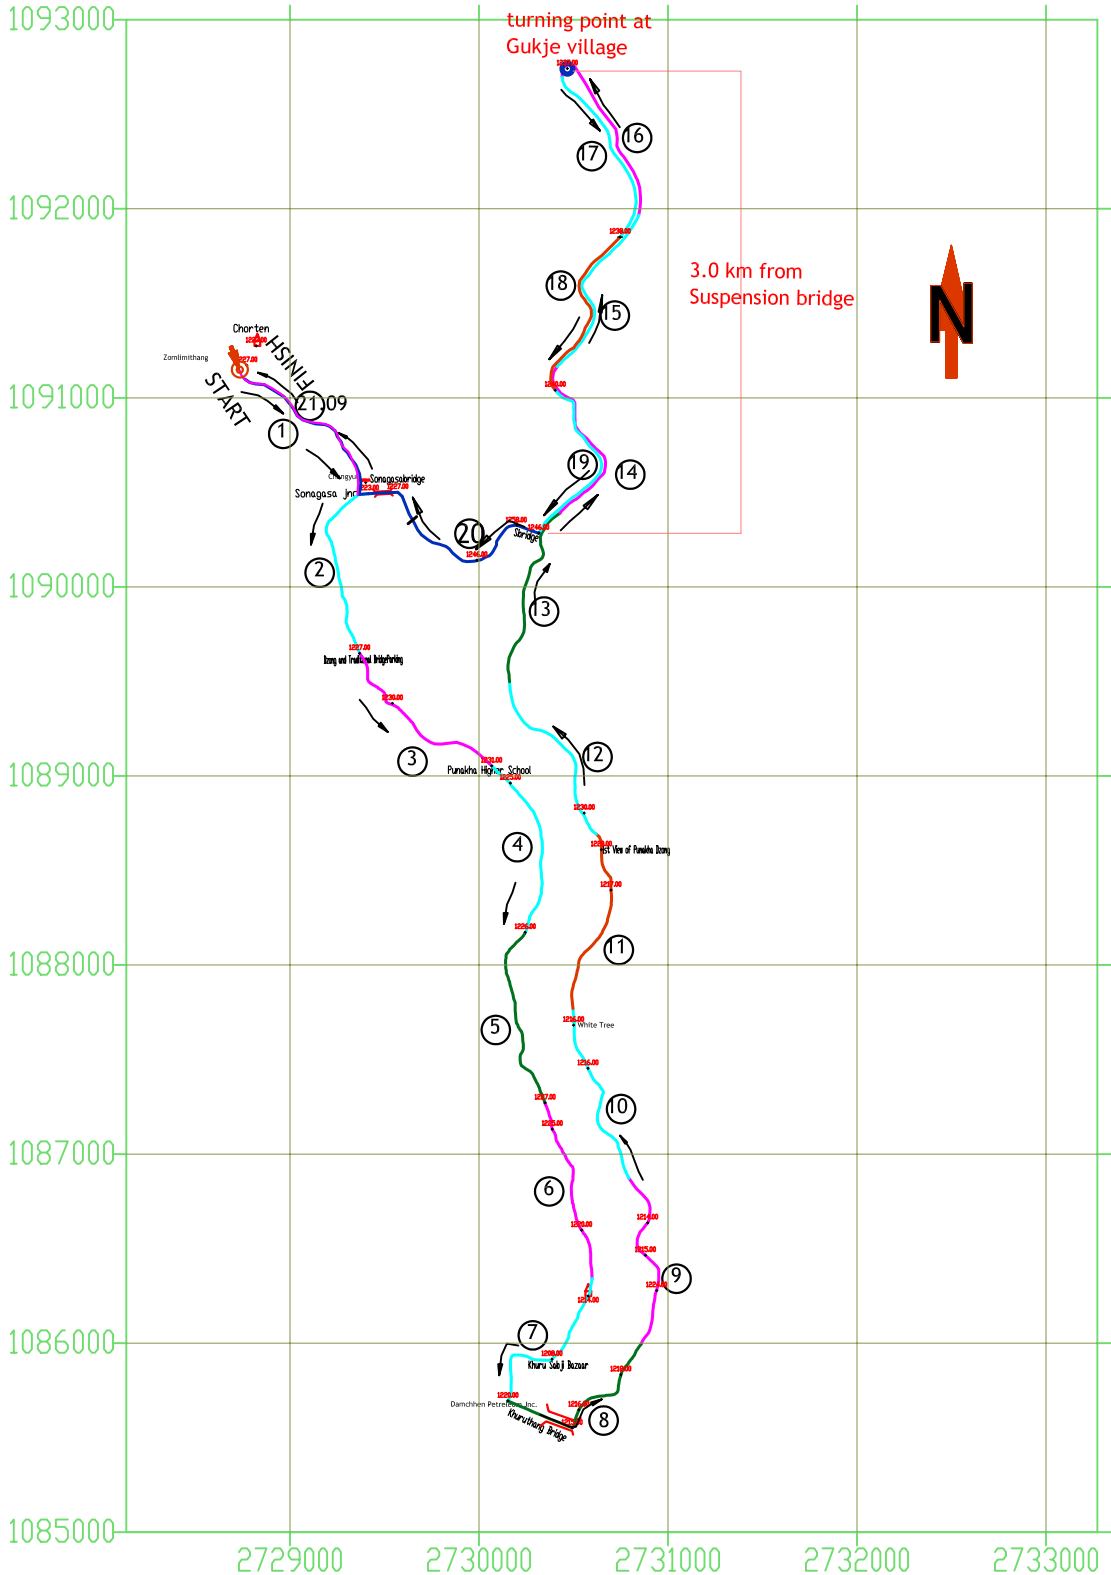

ROUTE MAP FOR MARATHON COURSE, PUNAKHA BHUTAN BIRD QUEST, THIMPHU

HALF MARATHON = 21.09 km

KALACHAKRA CONSULTANCY

Thimphu
Bhutan
P.O. Box 102
Machhiphang
Tel: (+975) 2-323844 (office) / 324280 (res), mobile 975 91 17601816

SURVEY AREA
CLIENT

THIMPHU MARATHON COURSE TRACK
BHUTAN BIRD QUEST

DECEMBER 2007

PREPARED BY
CHECKED BY

N. B. DHTAL

SCALE 1: 1000