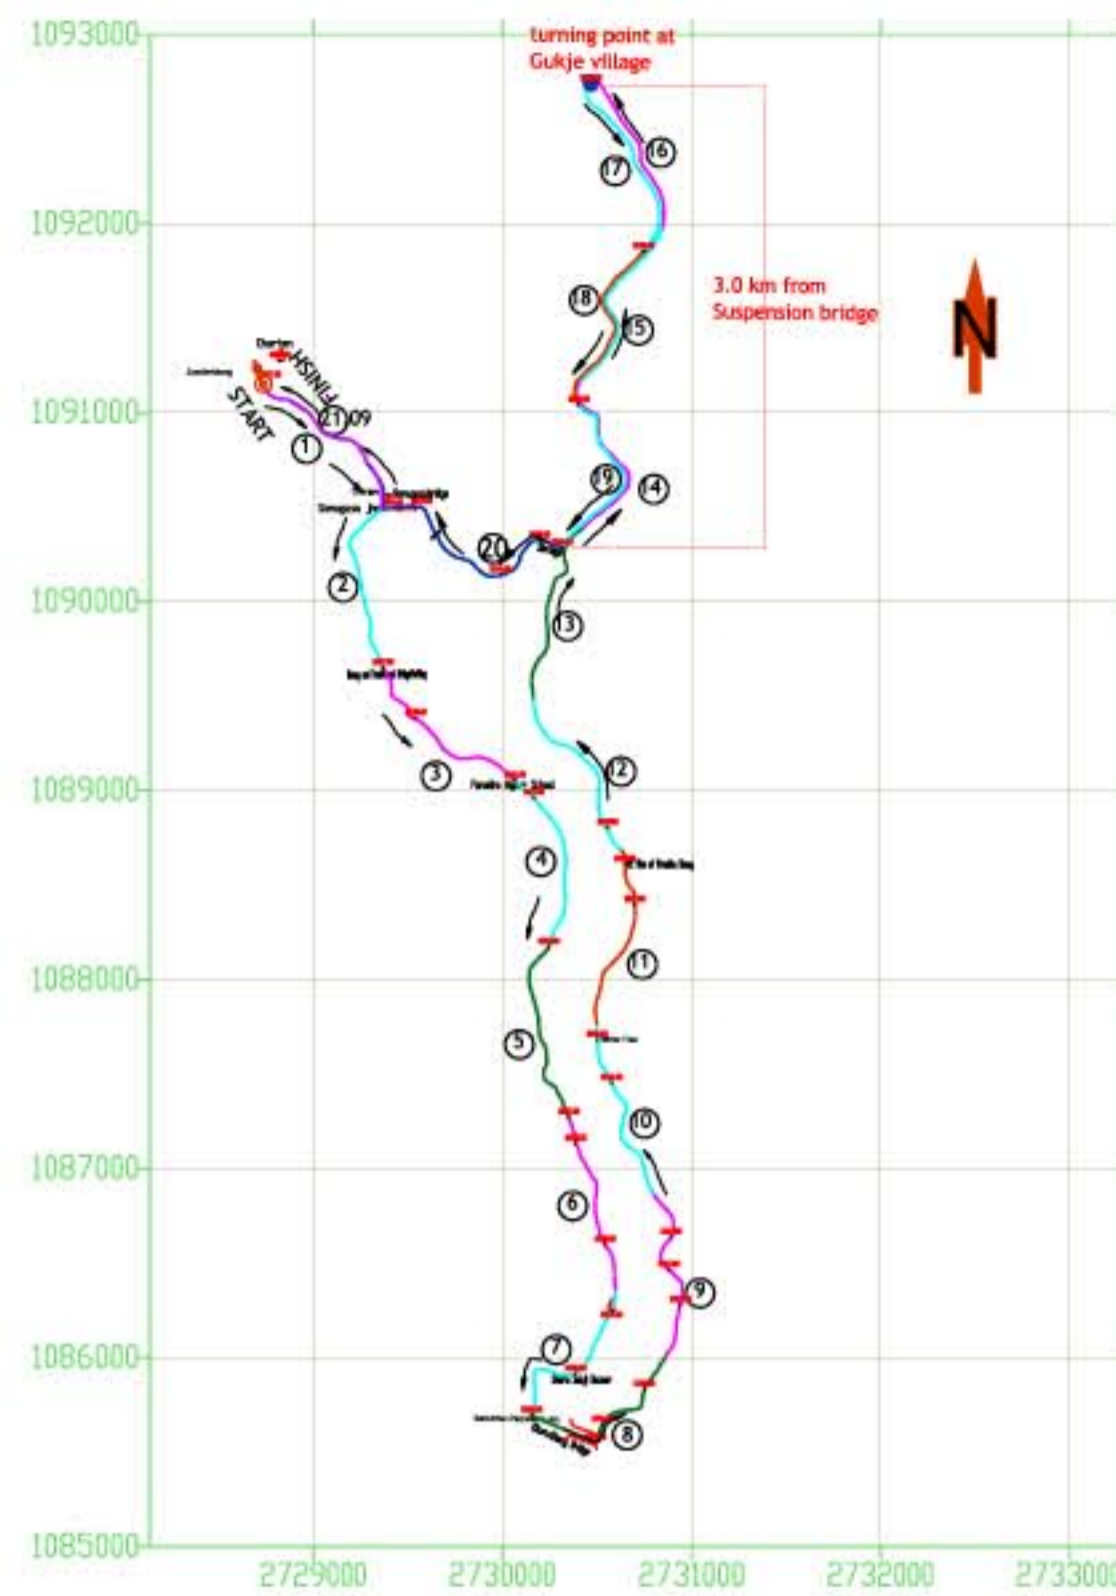

ROUTE MAP FOR MARATHON COURSE, PUNAKHA  
BHUTAN BIRD QUEST, THIMPHU

ROUTE MAP FOR MARATHON COURSE, PUNAKHA  
BHUTAN BIRD QUEST, THIMPHU  
HALF MARATHON = 21.09 km

ROUTE MAP FOR MARATHON COURSE, PUNAKHA  
BHUTAN BIRD QUEST, THIMPHU  
QUARTER MARATHON = 10.0 km

MARATHON ROUTE PROFILE FULL MARATHON = 42.195 km

MARATHON ROUTE PROFILE HALF MARATHON = 21.09 km

MARATHON ROUTE PROFILE QUARTER MARATHON = 10.0 km

SCALE 1: 1000