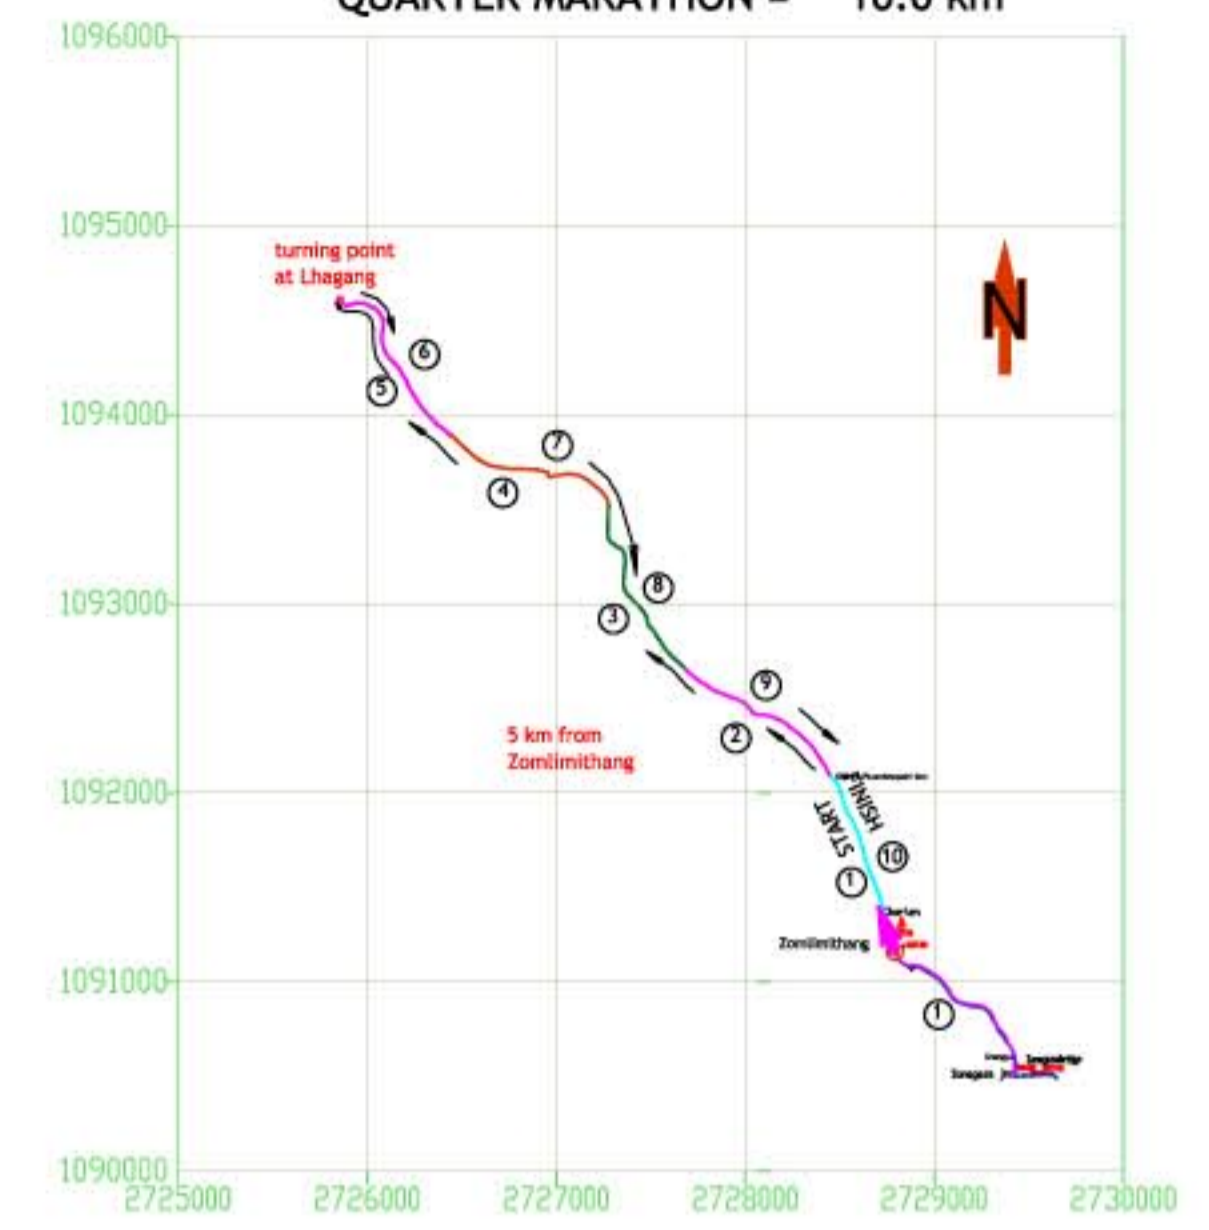

ROUTE MAP FOR MARATHON COURSE, PUNAKHA  
BHUTAN BIRD QUEST, THIMPHU

ROUTE MAP FOR MARATHON COURSE, PUNAKHA  
BHUTAN BIRD QUEST, THIMPHU  
HALF MARATHON = 21.09 km

ROUTE MAP FOR MARATHON COURSE, PUNAKHA  
BHUTAN BIRD QUEST, THIMPHU  
QUARTER MARATHON = 10.0 km

MARATHON ROUTE PROFILE FULL MARATHON = 42.195 km

MARATHON ROUTE PROFILE HALF MARATHON = 21.09 km

MARATHON ROUTE PROFILE QUARTER MARATHON = 10.0 km

SCALE 1: 1000