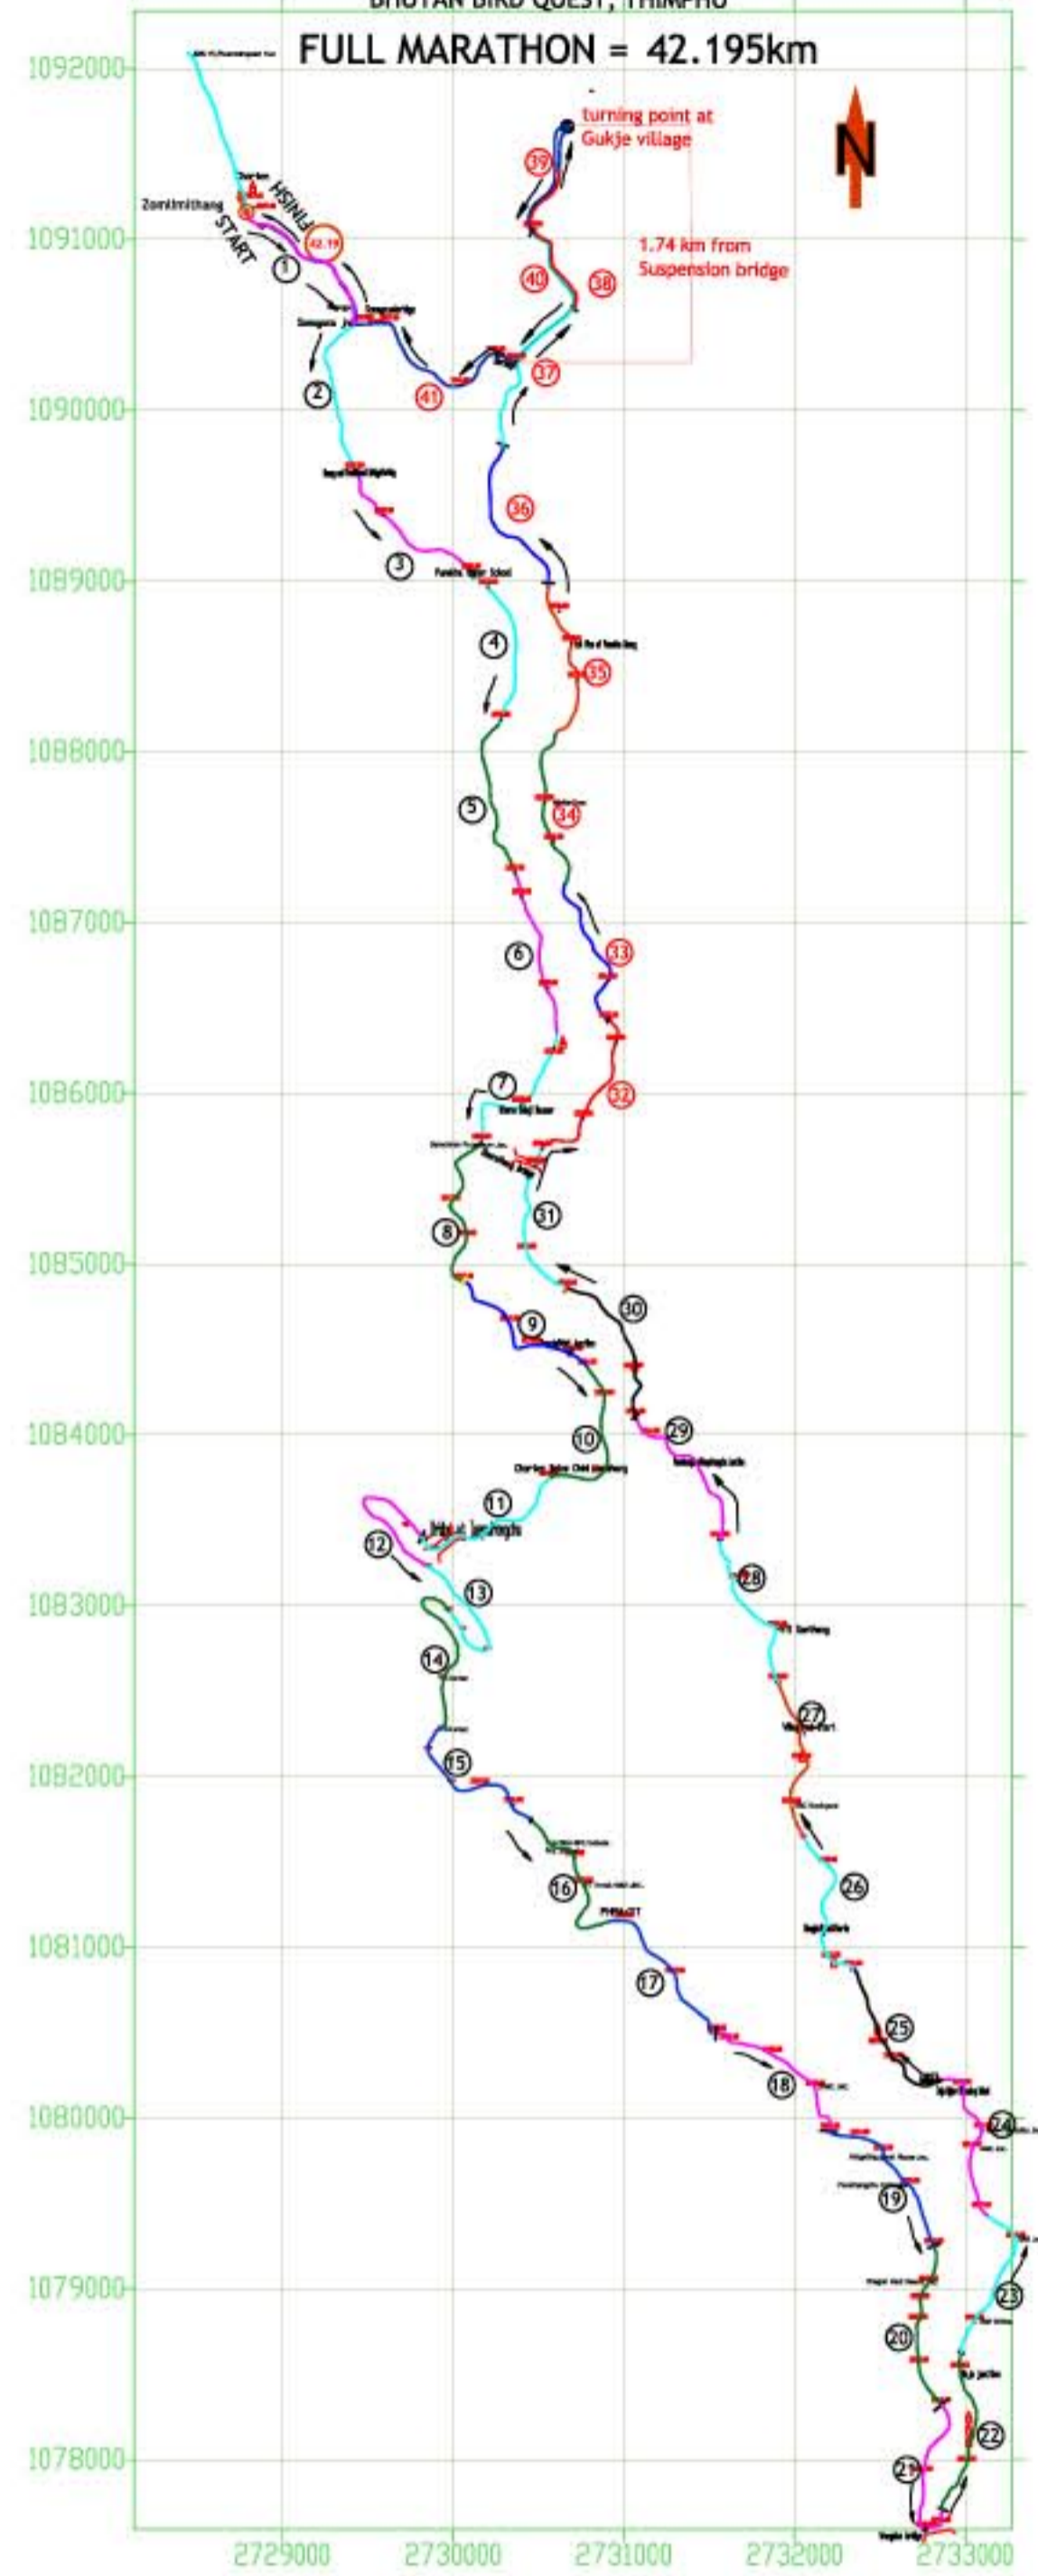

ROUTE MAP FOR MARATHON COURSE, PUNAKHA  
BHUTAN BIRD QUEST, THIMPHU

ROUTE MAP FOR MARATHON COURSE, PUNAKHA  
BHUTAN BIRD QUEST, THIMPHU  
HALF MARATHON = 21.09 km

ROUTE MAP FOR MARATHON COURSE, PUNAKHA  
BHUTAN BIRD QUEST, THIMPHU  
QUARTER MARATHON = 10.0 km

MARATHON ROUTE PROFILE FULL MARATHON = 42.195 km

MARATHON ROUTE PROFILE HALF MARATHON = 21.09 km

MARATHON ROUTE PROFILE QUARTER MARATHON = 10.0 km

SCALE 1: 1000