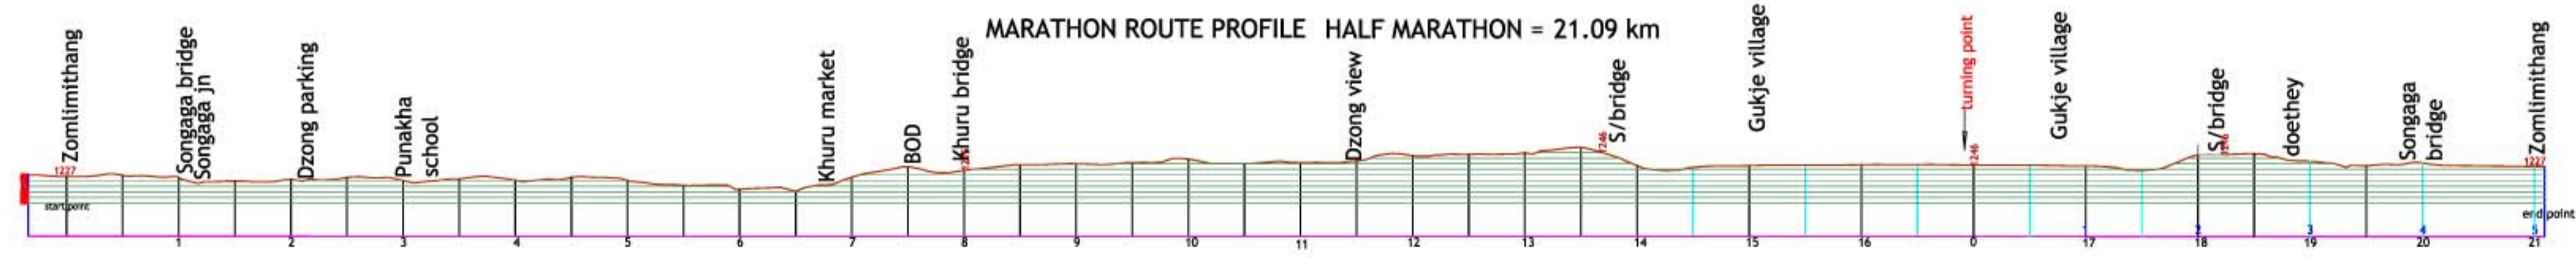

ROUTE MAP FOR MARATHON COURSE, PUNAKHA  
BHUTAN BIRD QUEST, THIMPHU

ROUTE MAP FOR MARATHON COURSE, PUNAKHA  
BHUTAN BIRD QUEST, THIMPHU  
HALF MARATHON = 21.09 km

ROUTE MAP FOR MARATHON COURSE, PUNAKHA  
BHUTAN BIRD QUEST, THIMPHU  
QUARTER MARATHON = 10.0 km

MARATHON ROUTE PROFILE FULL MARATHON = 42.195 km

MARATHON ROUTE PROFILE HALF MARATHON = 21.09 km

MARATHON ROUTE PROFILE QUARTER MARATHON = 10.0 km

SCALE 1: 1000