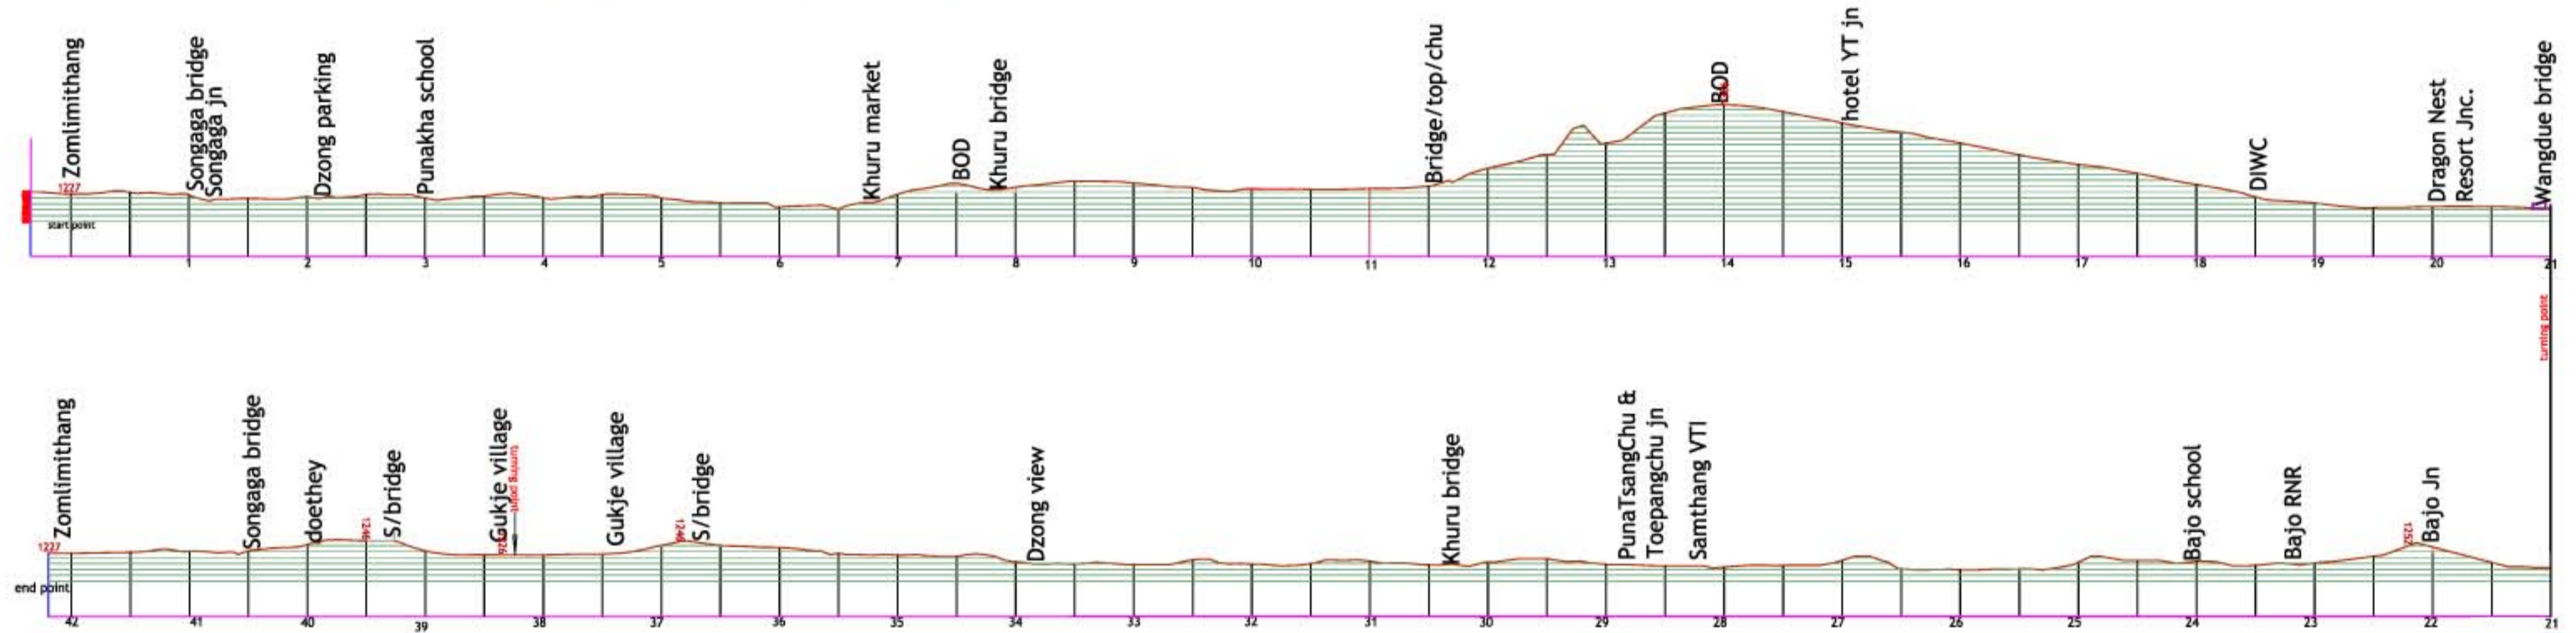

ROUTE MAP FOR MARATHON COURSE, PUNAKHA  
BHUTAN BIRD QUEST, THIMPHU

ROUTE MAP FOR MARATHON COURSE, PUNAKHA  
BHUTAN BIRD QUEST, THIMPHU  
HALF MARATHON = 21.09 km

ROUTE MAP FOR MARATHON COURSE, PUNAKHA  
BHUTAN BIRD QUEST, THIMPHU  
QUARTER MARATHON = 10.0 km

MARATHON ROUTE PROFILE FULL MARATHON = 42.195 km

MARATHON ROUTE PROFILE HALF MARATHON = 21.09 km

MARATHON ROUTE PROFILE QUARTER MARATHON = 10.0 km

SCALE 1: 1000