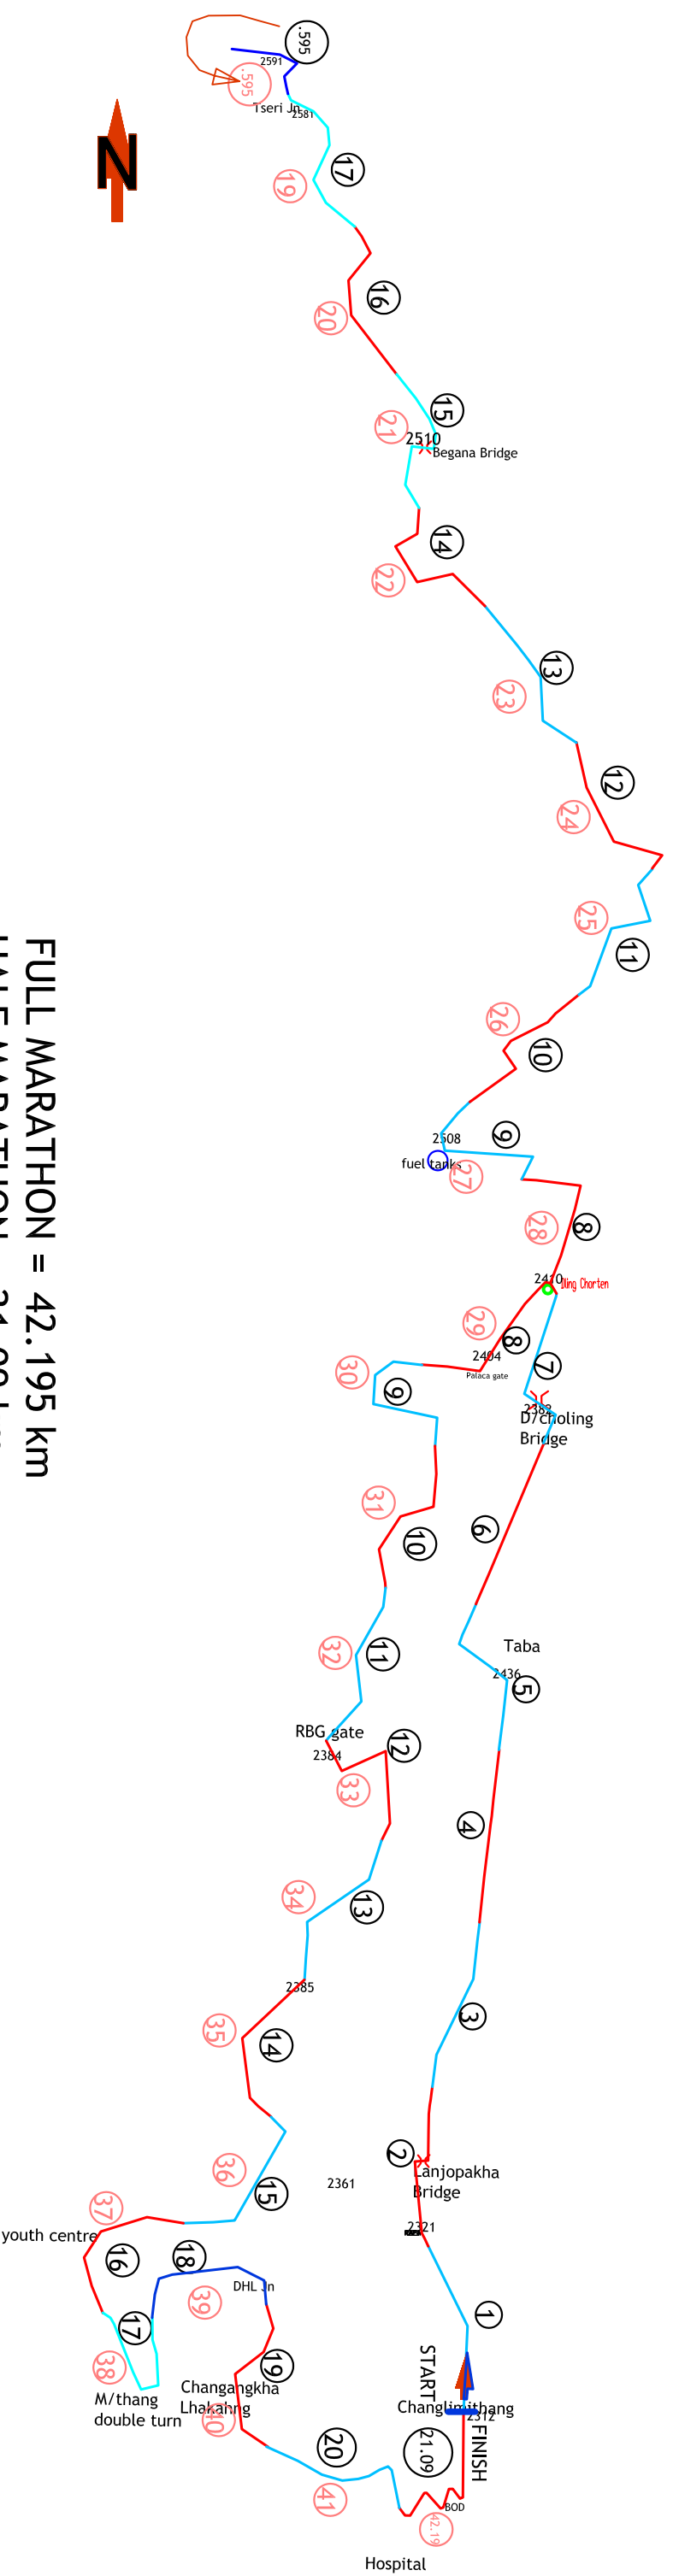

# ROUTE MAP FOR MARATHON COURSE, THIMPHU

## BHUTAN BIRD QUEST, THIMPHU

FULL MARATHON = 42.195 km  
 HALF MARATHON = 21.09 km